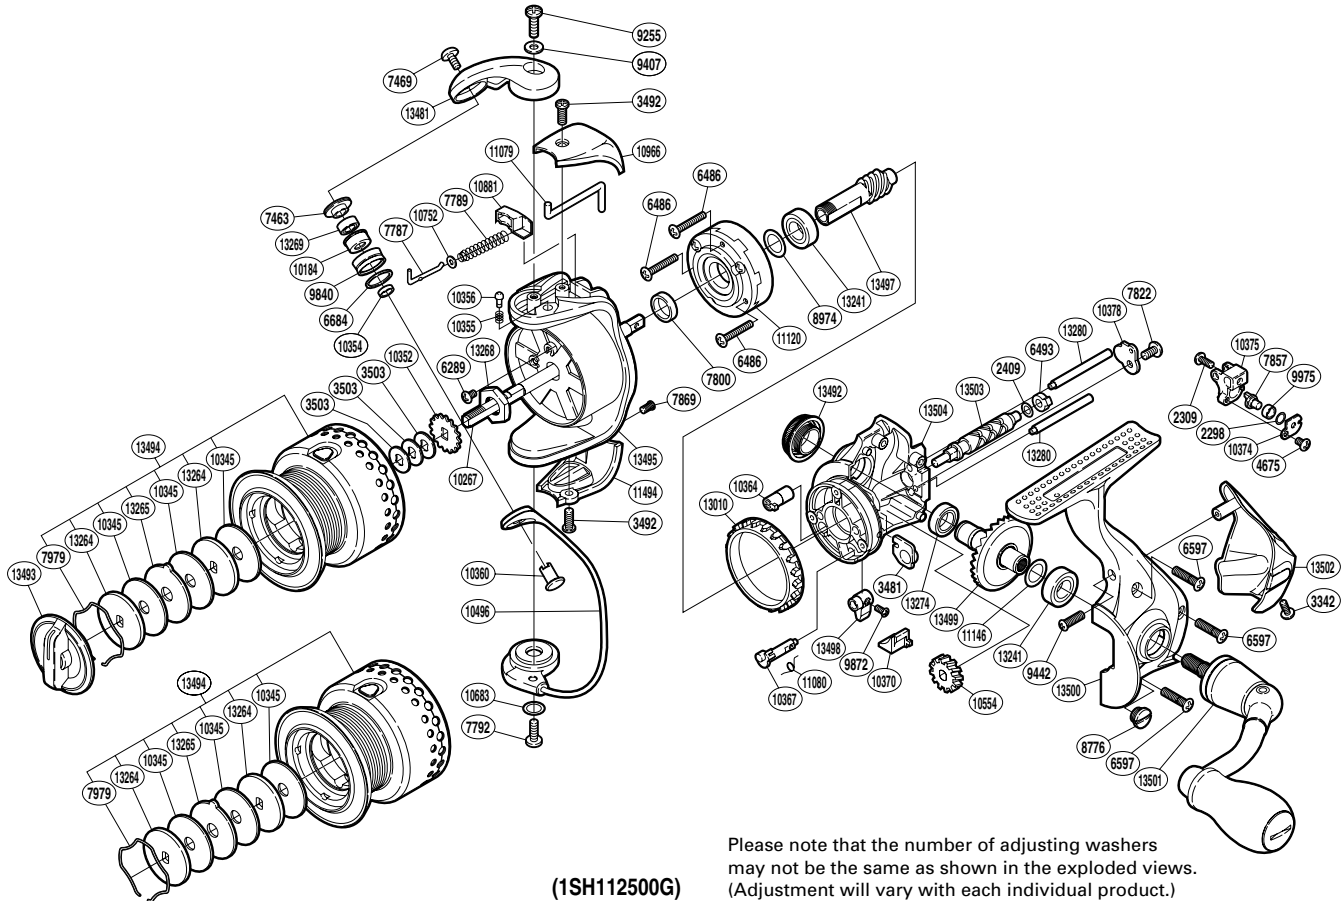

SHIMANO

RARENILUM C14 SA-RB

RARC14-2500FA

Part No.	Description	Part No.	Description	Part No.	Description
RD 2298	Spacer	RD 9407	Washer	RD11146	Washer
RD 2309	Screw	RD 9442	Screw	RD11494	Bail Hold Support Guard
RD 2409	Spacer	RD 9840	Line Roller	RD13010	Friction Ring
RD 3342	Screw	RD 9872	Screw	RD13241	Ball Bearing
RD 3481	Bushing	RD 9975	Oscillating Slider Bushing	RD13264	Key Washer
RD 3492	Screw	RD10184	Line Roller Bushing	RD13265	Eared Washer
RD 3503	Spool Washer	RD10345	Drag Washer	RD13267	Main Shaft
RD 4675	Screw	RD10352	Spool Support	RD13268	Rotor Nut
RD 6289	Screw	RD10354	Bearing Spacer	RD13269	Ball Bearing
RD 6486	Screw	RD10355	Click Spring	RD13274	Ball Bearing
RD 6493	Worm Bushing (rear)	RD10356	Click Pin	RD13280	Oscillating Guide
RD 6597	Screw	RD10360	Line Roller Support	RD13481	Bail Arm
RD 6684	Line Roller Spacer	RD10364	Worm Bushing (front)	RD13492	Handle Screw Cap
RD 7463	Line Roller Washer	RD10367	Anti-Reverse Cam	RD13493	Drag Knob
RD 7469	Screw	RD10370	Anti-Reverse Lever Cover	RD13494	Spool Assembly
RD 7787	Bail Spring Guide A	RD10374	Oscillating Pawl Cover	RD13495	Rotor
RD 7789	Bail Spring	RD10375	Oscillating Slider	RD13496	Bail Assembly
RD 7792	Screw	RD10378	Worm Shaft Retainer	RD13497	Pinion Gear
RD 7800	Rotor Ring	RD10554	Idle Gear	RD13498	Anti-Reverse Lever
RD 7822	Screw	RD10683	Washer	RD13499	Drive Gear
RD 7857	Oscillating Pawl	RD10752	Spring Guide A Support	RD13500	Side Cover
RD 7869	Screw	RD10881	Bail Spring Seat	RD13501	Handle Assembly
RD 7979	Drag Washers Retainer	RD10966	Bail Spring Cover	RD13502	Rear Protector
RD 8776	Oil Cap	RD11079	Bail Trip Lever	RD13503	Worm Shaft
RD 8974	Washer	RD11080	Anti-Reverse Cam Spring	RD13504	Body
RD 9255	Screw	RD11120	Roller Clutch Assembly		