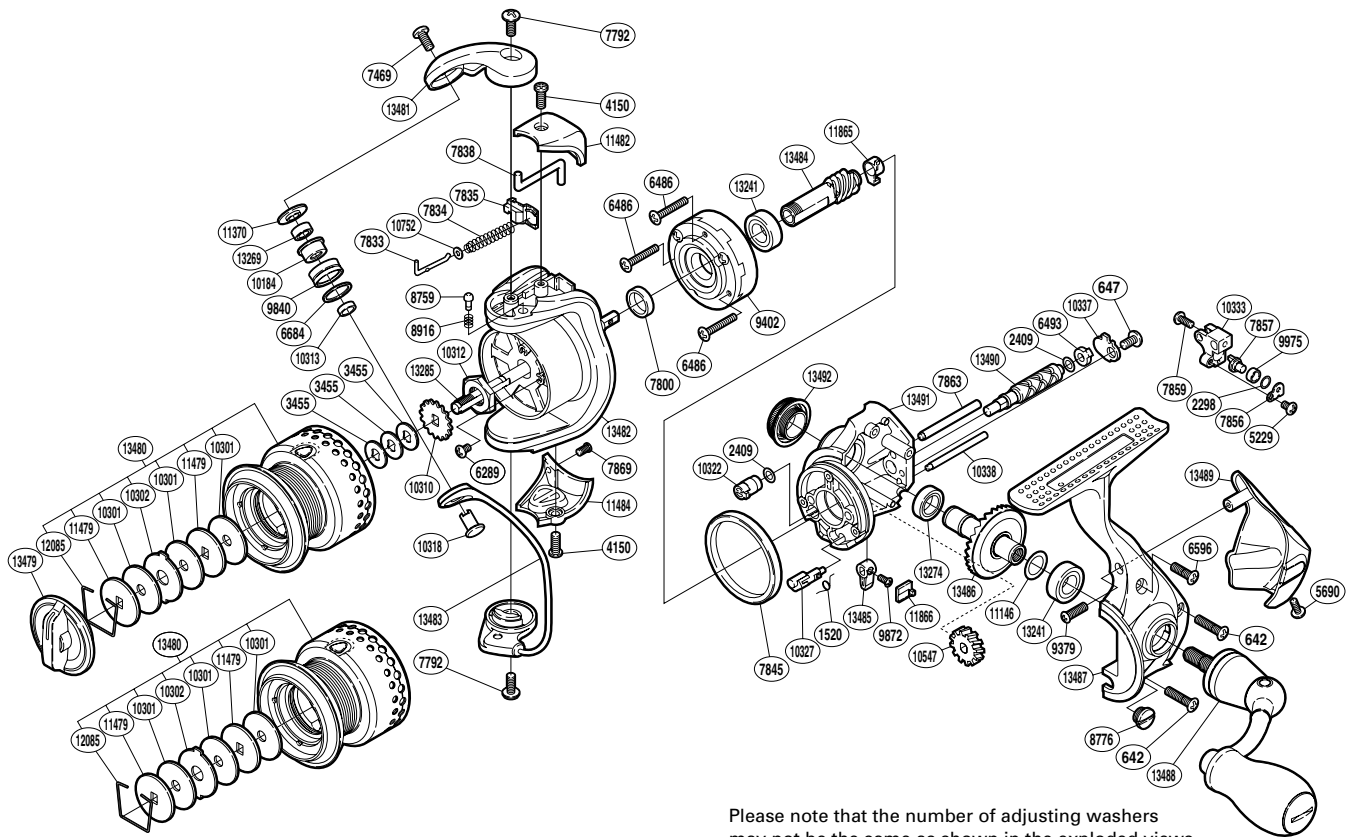

SHIMANO

RARENILUM C14 S A-RB

RARC14-1000FA

(1SH111000G)

Please note that the number of adjusting washers may not be the same as shown in the exploded views. (Adjustment will vary with each individual product.)