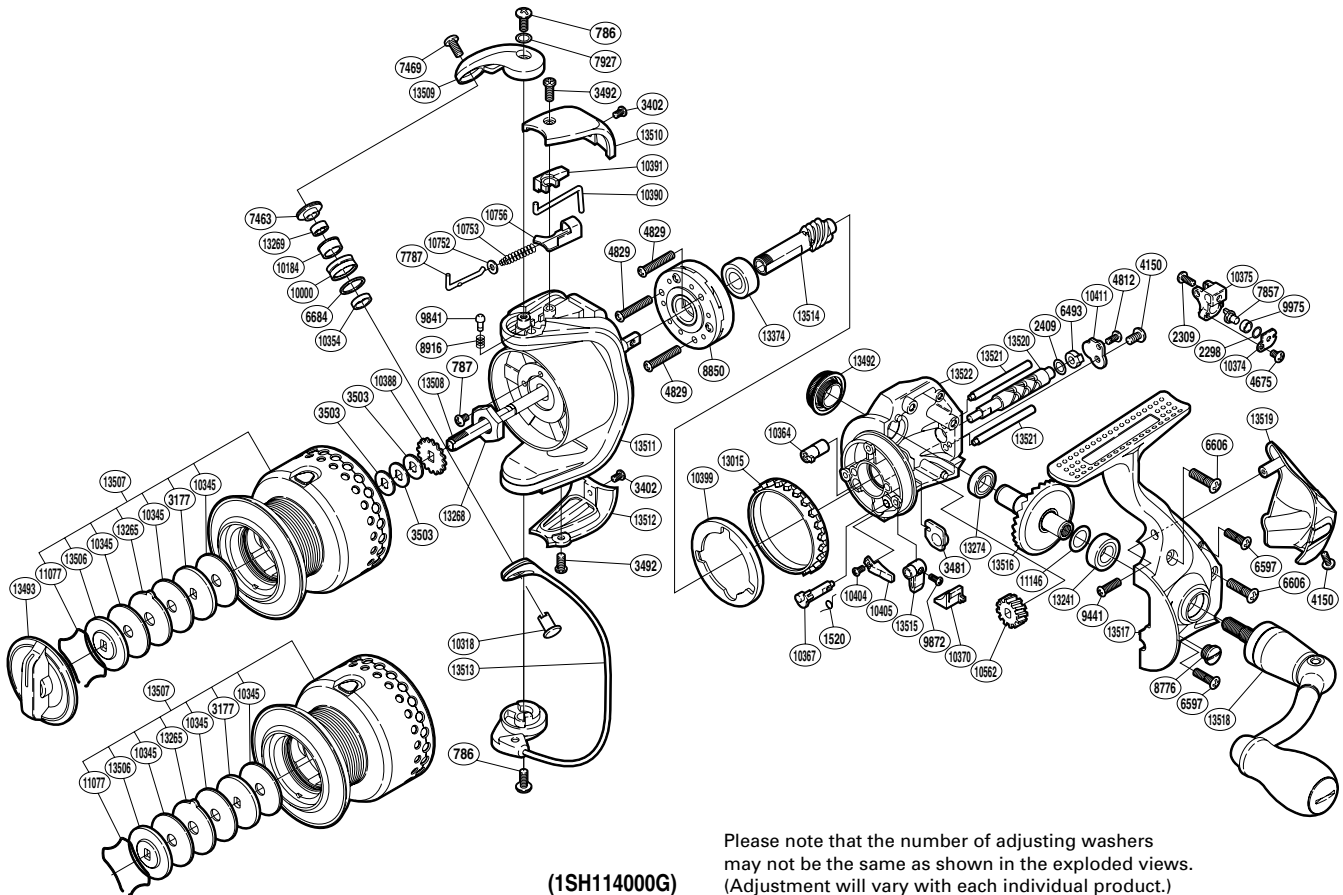

# SHIMANO

RARENILUM C14 SA-RB

RARC14-4000FA

Part No.	Description	Part No.	Description	Part No.	Description
RD 0786	Screw	RD 9442	Screw	RD13015	Friction Ring
RD 0787	Screw	RD 9841	Click Pin	RD13241	Ball Bearing
RD 1520	Anti-Reverse Cam Spring	RD 9872	Screw	RD13265	Eared Washer
RD 2298	Spacer	RD 9975	Oscillating Slider Bushing	RD13268	Rotor Nut
RD 2309	Screw	RD10000	Line Roller	RD13269	Ball Bearing
RD 2409	Spacer	RD10184	Line Roller Bushing	RD13274	Ball Bearing
RD 3177	Key Washer	RD10318	Line Roller Support	RD13374	Ball Bearing
RD 3402	Screw	RD10345	Drag Washer	RD13492	Handle Screw Cap
RD 3481	Bushing	RD10354	Bearing Spacer	RD13493	Drag Knob
RD 3492	Screw	RD10364	Worm Bushing (front)	RD13506	Key Washer
RD 3503	Spool Washer	RD10367	Anti-Reverse Cam	RD13507	Spool Assembly
RD 4150	Screw	RD10370	Anti-Reverse Lever Cover	RD13508	Main Shaft
RD 4675	Screw	RD10374	Oscillating Pawl Cover	RD13509	Bail Arm
RD 4812	Screw	RD10375	Oscillating Slider	RD13510	Bail Spring Cover
RD 4829	Screw	RD10388	Spool Support	RD13511	Rotor
RD 6493	Worm Bushing (rear)	RD10390	Bail Trip Lever	RD13512	Bail Hold Support Guard
RD 6597	Screw	RD10391	Bail Trip Cover	RD13513	Bail Assembly
RD 6606	Screw	RD10399	Friction Ring Collar	RD13514	Pinion Gear
RD 6684	Line Roller Spacer	RD10404	Screw	RD13515	Anti-Reverse Lever
RD 7463	Line Roller Washer	RD10405	Bail Trip Strike	RD13516	Drive Gear
RD 7469	Screw	RD10411	Worm Shaft Retainer	RD13517	Side Cover
RD 7787	Bail Spring Guide A	RD10562	Idle Gear	RD13518	Handle Assembly
RD 7857	Oscillating Pawl	RD10752	Spring Guide A Support	RD13519	Rear Protector
RD 7927	Washer	RD10753	Bail Spring	RD13520	Worm Shaft
RD 8776	Oil Cap	RD10756	Bail Spring Seat	RD13521	Oscillating Guide
RD 8850	Roller Clutch Assembly	RD11077	Drag Washers Retainer	RD13522	Body
RD 8916	Click Spring	RD11146	Washer		